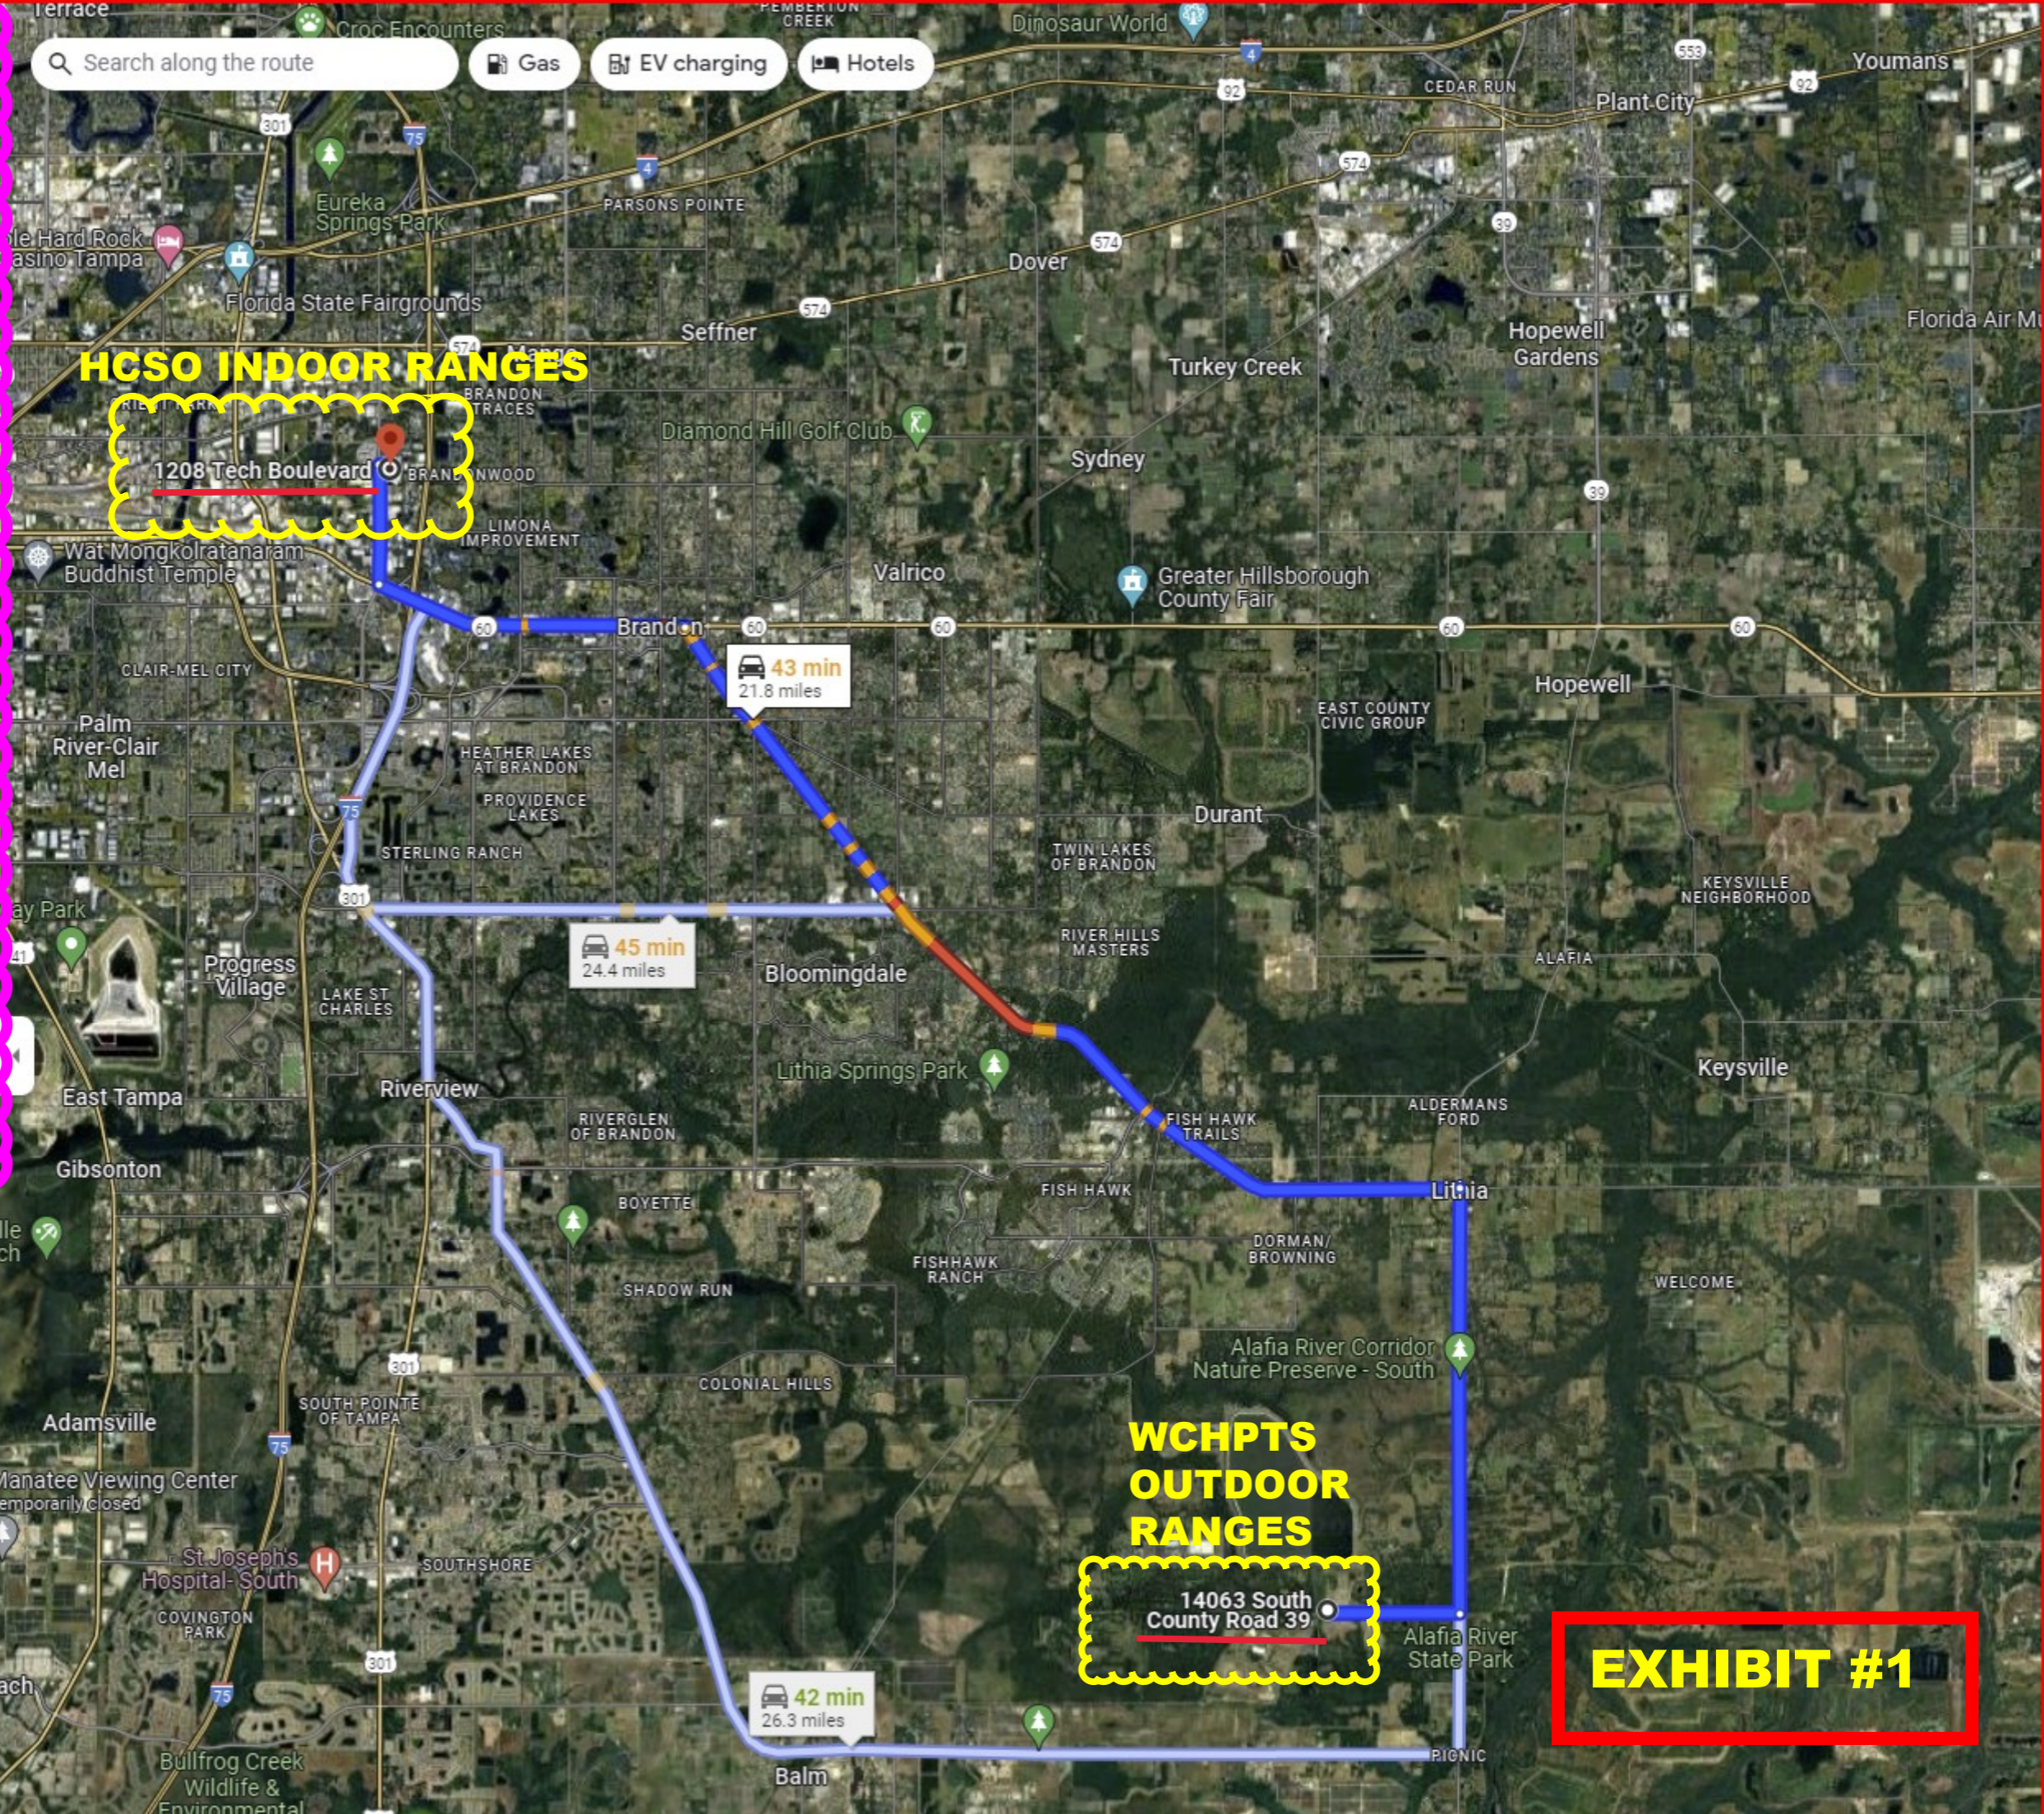

Best 43 min 8 hr 2 hr 5

14063 S County Rd 39, Lithia, FL 33547

1208 Tech Blvd, Tampa, FL 33619

Add destination

Leave now Options

Send directions to your phone Copy link

via Lithia Pinecrest Rd **43 min**
Best route, despite the usual traffic 21.8 miles
⚠️ This route has restricted usage or private roads.
Details

via Co Rd 672 and Balm Riverview Rd **42 min**
26.3 miles

via Lithia Pinecrest Rd and E Bloomingdale Ave **45 min**
24.4 miles
Some traffic, as usual

Explore nearby 1208 Tech Blvd

Restaurants Hotels Gas stations Parking Lots More